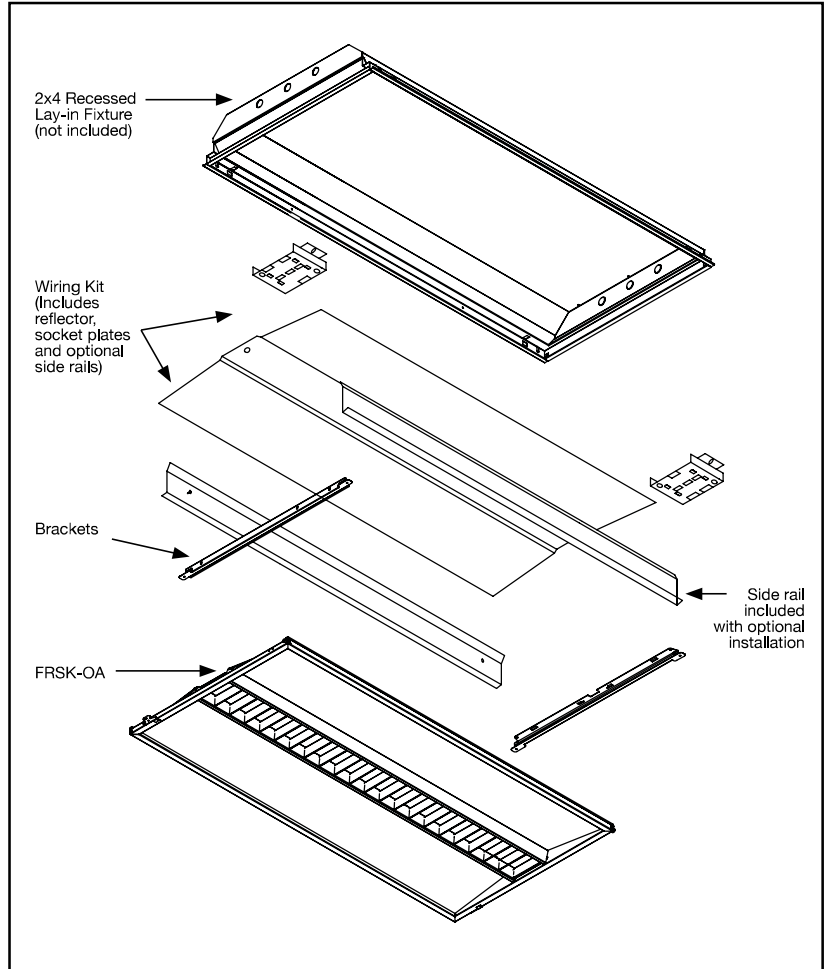

FRSK-OA RETROFIT SHIELDING KIT

2x2, 2x4 Recessed Direct / Indirect

Recessed Direct / Indirect Kit Featuring Featuring Center Aluminum Parabolic Baffle	
FRSKC24OABWBB	2x4 Acrylic FRSK with Center White Baffle with Black Universal Adapter Kit
FRSKC22OABWBB	2x2 Acrylic FRSK with Center White Baffle with Black Universal Adapter Kit
FRSKC24OABWWB	2x4 Acrylic FRSK with Center White Baffle with White Universal Adapter Kit
FRSKC22OABWWB	2x2 Acrylic FRSK with Center White Baffle with White Universal Adapter Kit
FRSKC24OADMBB	2x4 Acrylic FRSK with Center Semi-Specular Baffle with Black Universal Adapter Kit
FRSKC22OADMBB	2x2 Acrylic FRSK with Center Semi-Specular Baffle with Black Universal Adapter Kit
FRSKC24OADMWB	2x4 Acrylic FRSK with Center Semi-Specular Baffle with White Universal Adapter Kit
FRSKC22OADMWB	2x2 Acrylic FRSK with Center Semi-Specular Baffle with White Universal Adapter Kit

Wiring Kit and Reflector Option	
FRK124MW	2x4 Reflector kit 1L and 2L, 4ft T8/ T5 Matte White
FRK122MW	2x2 Reflector kit 1L and 2L, 2ft T8/ T5 Matte White
FRR401-MW	Reflector rail 4ft, Matte White
FRR201-MW	Reflector rail 2ft, Matte White

NOTICE

Fluorolite Plastics and our suppliers assume no responsibility for suitability of these materials in any luminaire or application.

Please test for fit and function prior to ordering project quantities.

Dimensions subject to change without notice.

THIS PRODUCT IS NOT A COMPLETE FIXTURE ASSEMBLY.