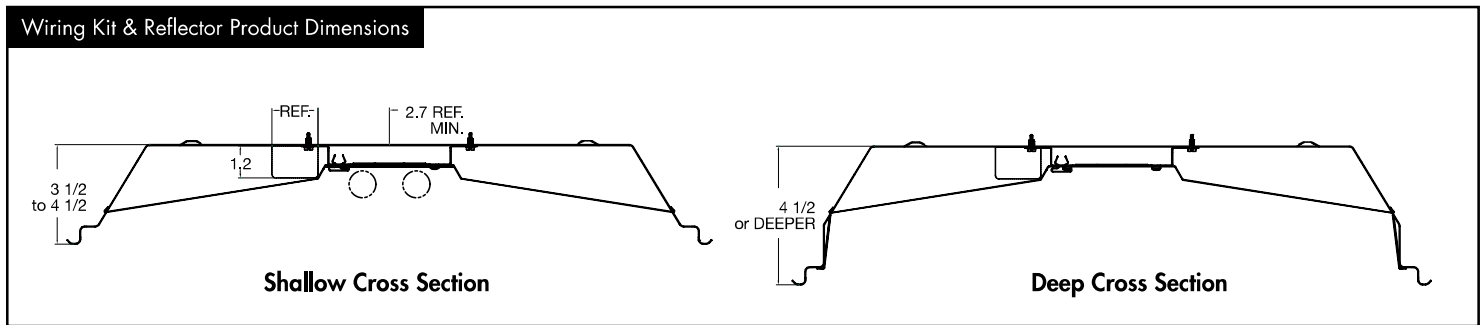

FRSK-OA RETROFIT SHIELDING KIT

2x2, 2x4 Recessed Direct / Indirect

Recessed Direct / Indirect Kit Featuring Featuring Center Aluminum Parabolic Baffle	
FRSKC24OABWBB	2x4 Acrylic FRSK with Center White Baffle with Black Universal Adapter Kit
FRSKC22OABWBB	2x2 Acrylic FRSK with Center White Baffle with Black Universal Adapter Kit
FRSKC24OABWWB	2x4 Acrylic FRSK with Center White Baffle with White Universal Adapter Kit
FRSKC22OABWWB	2x2 Acrylic FRSK with Center White Baffle with White Universal Adapter Kit
FRSKC24OADMBB	2x4 Acrylic FRSK with Center Semi-Specular Baffle with Black Universal Adapter Kit
FRSKC22OADMBB	2x2 Acrylic FRSK with Center Semi-Specular Baffle with Black Universal Adapter Kit
FRSKC24OADMWB	2x4 Acrylic FRSK with Center Semi-Specular Baffle with White Universal Adapter Kit
FRSKC22OADMWB	2x2 Acrylic FRSK with Center Semi-Specular Baffle with White Universal Adapter Kit

Wiring Kit and Reflector Option	
FRK124MW	2x4 Reflector kit 1L and 2L, 4ft T8/ T5 Matte White
FRK122MW	2x2 Reflector kit 1L and 2L, 2ft T8/ T5 Matte White
FRR401-MW	Reflector rail 4ft, Matte White
FRR201-MW	Reflector rail 2ft, Matte White

NOTICE

Fluorolite Plastics and our suppliers assume no responsibility for suitability of these materials in any luminaire or application.

Please test for fit and function prior to ordering project quantities.

Dimensions subject to change without notice.

THIS PRODUCT IS NOT A COMPLETE FIXTURE ASSEMBLY.