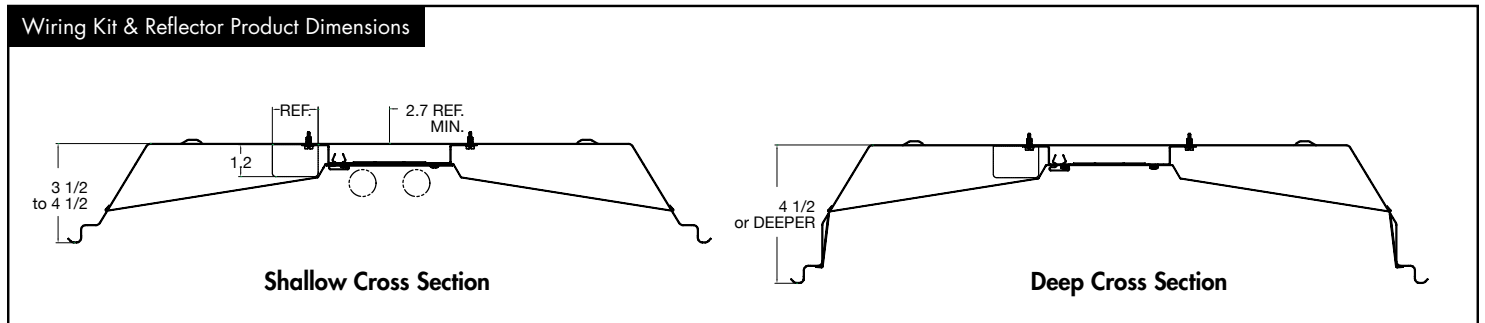

FRSK-PB RETROFIT SHIELDING KIT

2x2, 2x4 Recessed Direct / Indirect

Recessed Direct / Indirect Kit Featuring Featuring Center Aluminum Parabolic Baffle	
FRSKC24PB-BB	2x4 Acrylic FRSK with Center Perforated Basket with Black Universal Adapter Kit
FRSKC22PB-BB	2x2 Acrylic FRSK with Center Perforated Basket with Black Universal Adapter Kit
FRSKC24PB-WB	2x4 Acrylic FRSK with Center Perforated Basket with White Universal Adapter Kit
FRSKC22PB-WB	2x2 Acrylic FRSK with Center Perforated Basket with White Universal Adapter Kit

Wiring Kit and Reflector Option	
FRK124MW	2x4 Reflector kit 1L and 2L, 4ft T8/T5 Matte White
FRK122MW	2x2 Reflector kit 1L and 2L, 2ft T8/T5 Matte White
FRR401-MW	Reflector rail 4ft, Matte White Reflector rail 2ft, Matte White
FRR201-MW	Reflector rail 2ft, Matte White

NOTICE

Fluorolite Plastics and our suppliers assume no responsibility for suitability of these materials in any luminaire or application.

Please test for fit and function prior to ordering project quantities.

Dimensions subject to change without notice.

THIS PRODUCT IS NOT A COMPLETE FIXTURE ASSEMBLY.