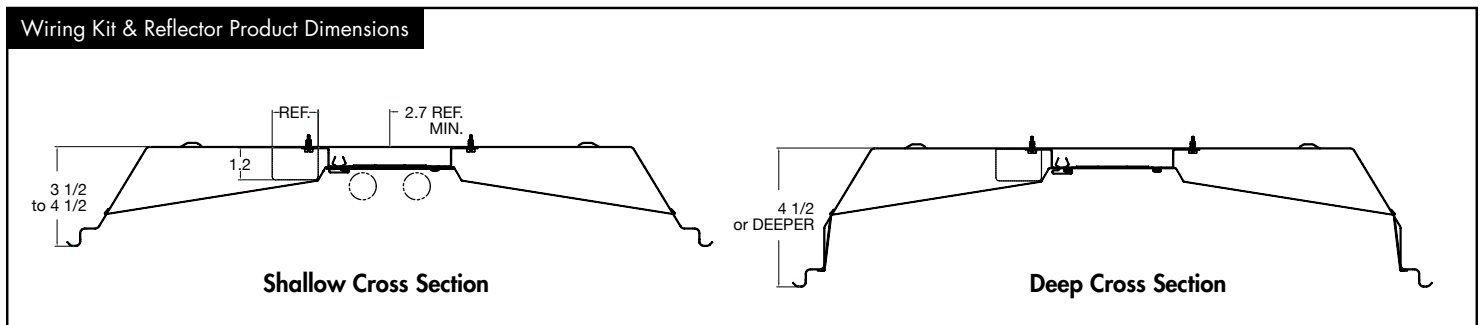

FRSK-HT RETROFIT SHIELDING KIT

2x2, 2x4 Recessed Direct / Indirect

Recessed Direct / Indirect Kit Featuring High-Transmission Center Overlay	
FRSK C22HT-WB	2x2 Acrylic FRSK with high transmission White Universal Adapter Kit
FRSK C24HT-WB	2x4 Acrylic FRSK with high transmission White Universal Adapter Kit
FRSK C22HT-BB	2x2 Acrylic FRSK with high transmission Black Universal Adapter Kit
FRSK C24HT-BB	2x4 Acrylic FRSK with high transmission Black Universal Adapter Kit

Wiring Kit and Reflector Option	
FRK124MW	2x4 Reflector kit 1L and 2L, 4ft T8/ T5 Matte White
FRK122MW	2x2 Reflector kit 1L and 2L, 2ft T8/ T5 Matte White
FRR401-MW	Reflector rail 4ft, Matte White
FRR201-MW	Reflector rail 2ft, Matte White

NOTICE

Fluorolite Plastics and our suppliers assume no responsibility for suitability of these materials in any luminaire or application.

Please test for fit and function prior to ordering project quantities.

Dimensions subject to change without notice.

THIS PRODUCT IS NOT A COMPLETE FIXTURE ASSEMBLY.