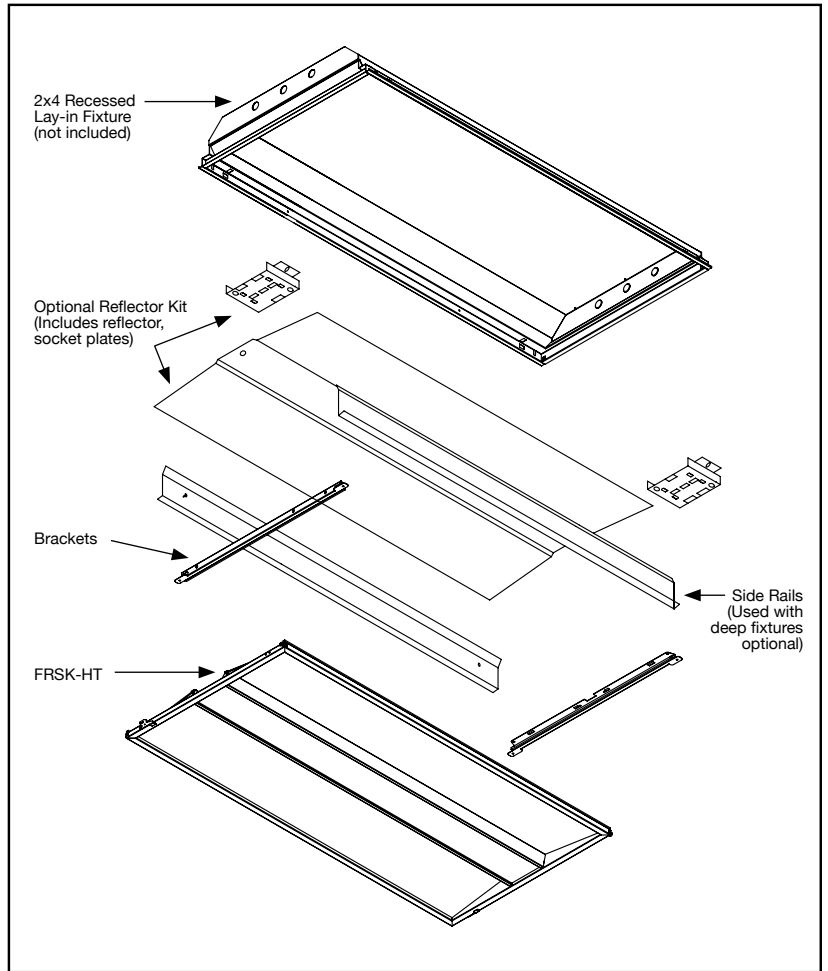

FRSK-HT RETROFIT SHIELDING KIT

2x2, 2x4 Recessed Direct / Indirect

Recessed Direct / Indirect Kit Featuring High-Transmission Center Overlay	
FRSK C22HT-WB	2x2 Acrylic FRSK with high transmission White Universal Adapter Kit
FRSK C24HT-WB	2x4 Acrylic FRSK with high transmission White Universal Adapter Kit
FRSK C22HT-BB	2x2 Acrylic FRSK with high transmission Black Universal Adapter Kit
FRSK C24HT-BB	2x4 Acrylic FRSK with high transmission Black Universal Adapter Kit

Wiring Kit and Reflector Option	
FRK124MW	2x4 Reflector kit 1L and 2L, 4ft T8/ T5 Matte White
FRK122MW	2x2 Reflector kit 1L and 2L, 2ft T8/ T5 Matte White
FRR401-MW	Reflector rail 4ft, Matte White
FRR201-MW	Reflector rail 2ft, Matte White

NOTICE

Fluorolite Plastics and our suppliers assume no responsibility for suitability of these materials in any luminaire or application.

Please test for fit and function prior to ordering project quantities.

Dimensions subject to change without notice.

THIS PRODUCT IS NOT A COMPLETE FIXTURE ASSEMBLY.