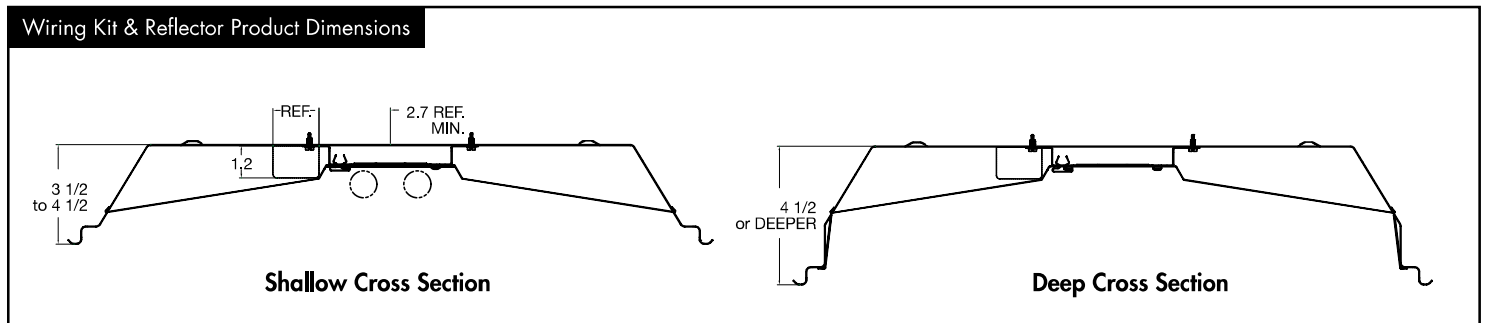

FRSK-OA RETROFIT SHIELDING KIT

2x2, 2x4 Recessed Direct / Indirect

Recessed Direct / Indirect Kit Featuring Featuring Center Aluminum Parabolic Baffle	
FRSKC24OABWBB	2x4 Acrylic FRSK with Center White Baffle with Black Universal Adapter Kit
FRSKC22OABWBB	2x2 Acrylic FRSK with Center White Baffle with Black Universal Adapter Kit
FRSKC24OABWWB	2x4 Acrylic FRSK with Center White Baffle with White Universal Adapter Kit
FRSKC22OABWWB	2x2 Acrylic FRSK with Center White Baffle with White Universal Adapter Kit
FRSKC24OADMBB	2x4 Acrylic FRSK with Center Semi-Specular Baffle with Black Universal Adapter Kit
FRSKC22OADMBB	2x2 Acrylic FRSK with Center Semi-Specular Baffle with Black Universal Adapter Kit
FRSKC24OADMWB	2x4 Acrylic FRSK with Center Semi-Specular Baffle with White Universal Adapter Kit
FRSKC22OADMWB	2x2 Acrylic FRSK with Center Semi-Specular Baffle with White Universal Adapter Kit

Wiring Kit and Reflector Option	
FRK124MW	2x4 Reflector kit 1L and 2L, 4ft T8/ T5 Matte White
FRK122MW	2x2 Reflector kit 1L and 2L, 2ft T8/ T5 Matte White
FRR401-MW	Reflector rail 4ft, Matte White
FRR201-MW	Reflector rail 2ft, Matte White

NOTICE

Fluorolite Plastics and our suppliers assume no responsibility for suitability of these materials in any luminaire or application.

Please test for fit and function prior to ordering project quantities.

Dimensions subject to change without notice.

THIS PRODUCT IS NOT A COMPLETE FIXTURE ASSEMBLY.