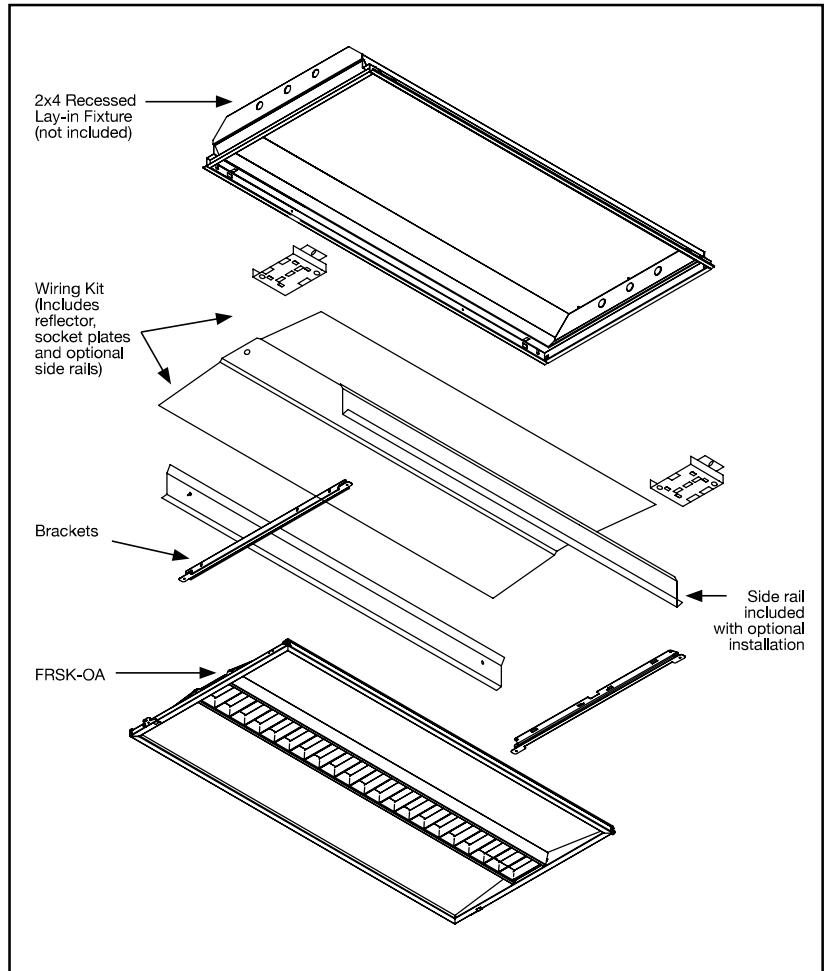

FRSK-OA RETROFIT SHIELDING KIT

2x2, 2x4 Recessed Direct / Indirect

Recessed Direct / Indirect Kit Featuring Featuring Center Aluminum Parabolic Baffle	
FRSKC24OABWBB	2x4 Acrylic FRSK with Center White Baffle with Black Universal Adapter Kit
FRSKC22OABWBB	2x2 Acrylic FRSK with Center White Baffle with Black Universal Adapter Kit
FRSKC24OABWWB	2x4 Acrylic FRSK with Center White Baffle with White Universal Adapter Kit
FRSKC22OABWWB	2x2 Acrylic FRSK with Center White Baffle with White Universal Adapter Kit
FRSKC24OADMBB	2x4 Acrylic FRSK with Center Semi-Specular Baffle with Black Universal Adapter Kit
FRSKC22OADMBB	2x2 Acrylic FRSK with Center Semi-Specular Baffle with Black Universal Adapter Kit
FRSKC24OADMWB	2x4 Acrylic FRSK with Center Semi-Specular Baffle with White Universal Adapter Kit
FRSKC22OADMWB	2x2 Acrylic FRSK with Center Semi-Specular Baffle with White Universal Adapter Kit

Wiring Kit and Reflector Option	
FRK124MW	2x4 Reflector kit 1L and 2L, 4ft T8/ T5 Matte White
FRK122MW	2x2 Reflector kit 1L and 2L, 2ft T8/ T5 Matte White
FRR401-MW	Reflector rail 4ft, Matte White
FRR201-MW	Reflector rail 2ft, Matte White

NOTICE

Fluorolite Plastics and our suppliers assume no responsibility for suitability of these materials in any luminaire or application.

Please test for fit and function prior to ordering project quantities.

Dimensions subject to change without notice.

THIS PRODUCT IS NOT A COMPLETE FIXTURE ASSEMBLY.