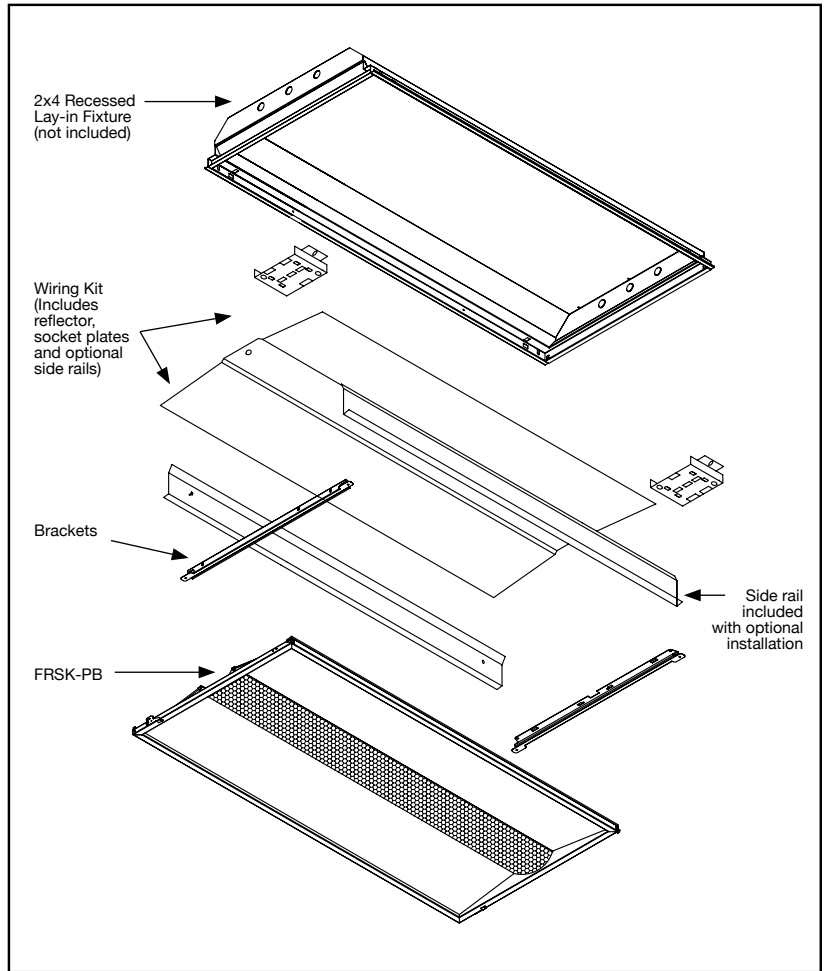

FRSK-PB RETROFIT SHIELDING KIT

2x2, 2x4 Recessed Direct / Indirect

Recessed Direct / Indirect Kit Featuring Featuring Center Aluminum Parabolic Baffle	
FRSKC24PB-BB	2x4 Acrylic FRSK with Center Perforated Basket with Black Universal Adapter Kit
FRSKC22PB-BB	2x2 Acrylic FRSK with Center Perforated Basket with Black Universal Adapter Kit
FRSKC24PB-WB	2x4 Acrylic FRSK with Center Perforated Basket with White Universal Adapter Kit
FRSKC22PB-WB	2x2 Acrylic FRSK with Center Perforated Basket with White Universal Adapter Kit

Wiring Kit and Reflector Option	
FRK124MW	2x4 Reflector kit 1L and 2L, 4ft T8/T5 Matte White
FRK122MW	2x2 Reflector kit 1L and 2L, 2ft T8/T5 Matte White
FRR401-MW	Reflector rail 4ft, Matte White Reflector rail 2ft, Matte White
FRR201-MW	Reflector rail 2ft, Matte White

NOTICE

Fluorolite Plastics and our suppliers assume no responsibility for suitability of these materials in any luminaire or application.

Please test for fit and function prior to ordering project quantities.

Dimensions subject to change without notice.

THIS PRODUCT IS NOT A COMPLETE FIXTURE ASSEMBLY.