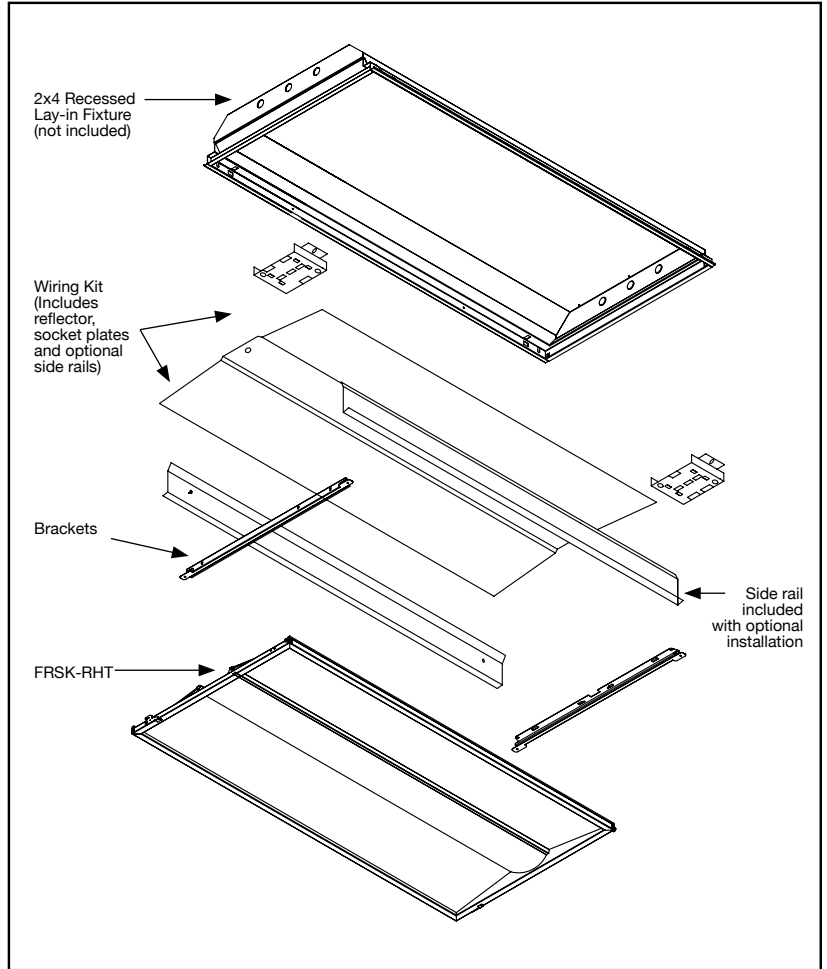

FRSK-RHT RETROFIT SHIELDING KIT

2x2, 2x4 Recessed Direct / Indirect

Recessed Direct / Indirect Kit Featuring Featuring Center Aluminum Parabolic Baffle	
FRSKC22RHT-WB	2x2 Acrylic FRSK with Radial Duri-Flex HT Center Overlay with White Universal Adapter Kit
FRSKC24RHT-WB	2x4 Acrylic FRSK with Radial Duri-Flex HT Center Overlay with White Universal Adapter Kit
FRSKC22RHT-BB	2x2 Acrylic FRSK with Radial Duri-Flex HT Center Overlay with Black Universal Adapter Kit
FRSKC24RHT-BB	2x4 Acrylic FRSK with Radial Duri-Flex HT Center Overlay with Black Universal Adapter Kit

Wiring Kit and Reflector Option	
FRK124MW	2x4 Reflector kit 1L and 2L, 4ft T8/T5 Matte White
FRK122MW	2x2 Reflector kit 1L and 2L, 2ft T8/T5 Matte White
FRR401-MW	Reflector rail 4ft, Matte White Reflector rail 2ft, Matte White
FRR201-MW	Reflector rail 2ft, Matte White

NOTICE

Fluorolite Plastics and our suppliers assume no responsibility for suitability of these materials in any luminaire or application.

Please test for fit and function prior to ordering project quantities.

Dimensions subject to change without notice.

THIS PRODUCT IS NOT A COMPLETE FIXTURE ASSEMBLY.